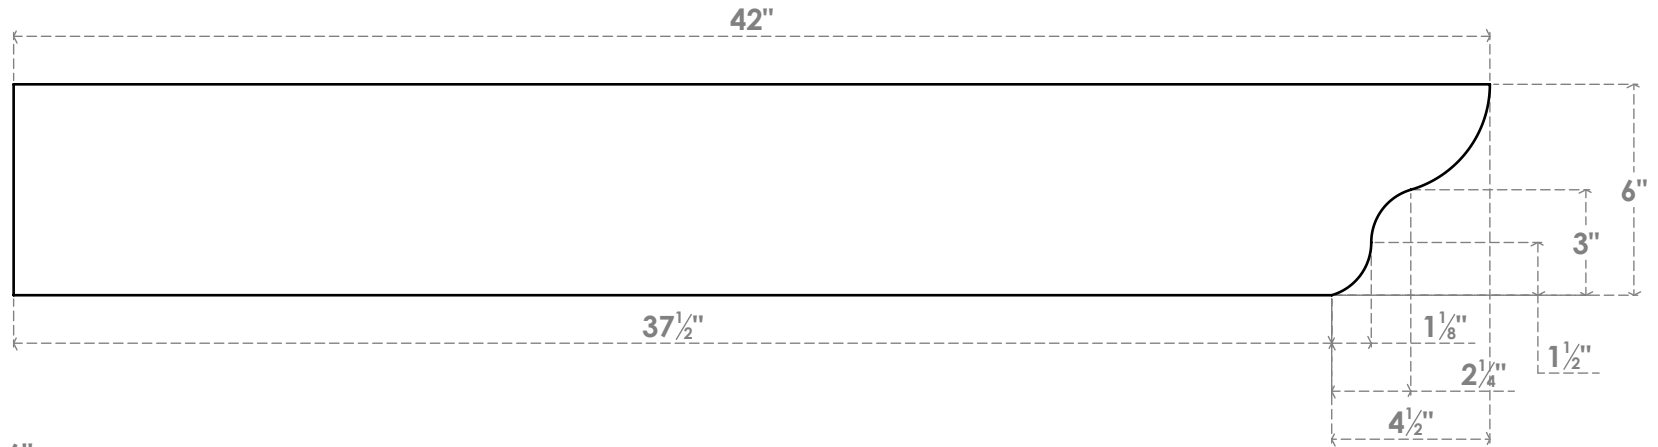

# RFTP06X06X42GRN

6"W X 6"H X 42"L GREENSBORO ARCHITECTURAL GRADE PVC RAFTER TAIL

SIDE PROFILE

FRONT PROFILE

ISOMETRIC

EKENA MILLWORK  
 2300 WEST MAIN ST.  
 CLARKSVILLE, TX 75426  
 TOLL FREE: 866-607-0453  
 WWW.EKENAMILLWORK.COM