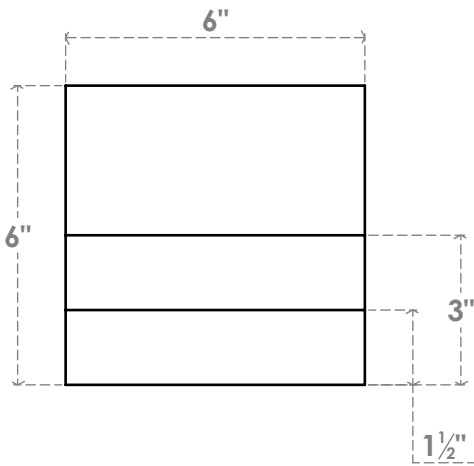

# RFTP06X06X42GRN

6"W X 6"H X 42"L GREENSBORO ARCHITECTURAL GRADE PVC RAFTER TAIL

SIDE PROFILE

FRONT PROFILE

ISOMETRIC

EKENA MILLWORK  
 2300 WEST MAIN ST.  
 CLARKSVILLE, TX 75426  
 TOLL FREE: 866-607-0453  
 WWW.EKENAMILLWORK.COM